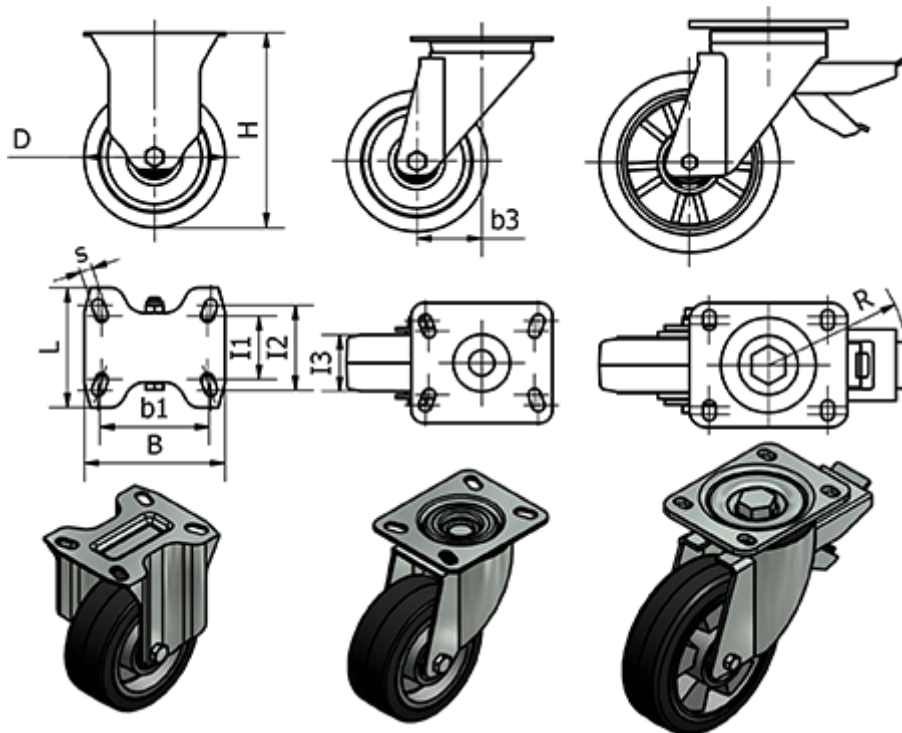

# Data Sheet

Article number: 2314452776

Description: E+G Cast iron wheel 452776  
RE.G2-125-SSL-H - Drejelig konsol u/bremse

## Measures

	= -	I1	= 73	Weight (g) = 2300
B	= 140	I2	= 85	
b1	= 105	I3	= 50	
b3	= 70	L	= 110	
Code	= 452776	R	= -	
D	= 125	Rolling resistance (N)	= 2300	
Dynamic carrying capacity (N)	= 2300	s	= 11	
H	= 170	Type	= RE.G2-125-SSL-H	